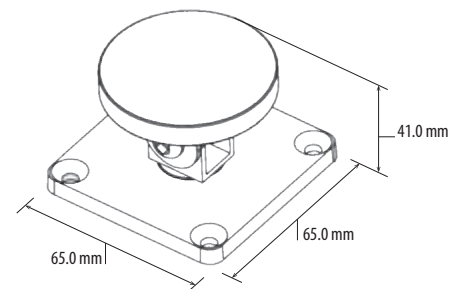

DESCRIPTION

HOM Series are wall/floor mounting door holder. The low power consuming design, makes it more environment friendly and more durable. Professional anti-residual magnetism design ensures highest security. It will release automatically the fire door when fire alarms. This fire rated door retaining magnet is suitable for use on both FD 30 and FD 60 applications, having met the standards of EN1634-1, EN 11-55, CE-EMC & FCC. With up to 50 kg. holding force, this stylish magnet has a hard wearing black powder coated finish.

MAIN FEATURES

- Suitable for all kinds of single and double smokeproof doors
- High temperature paint and environmental protection zinc for armature
- Meet EN 1155 about the product types, classification, test cycles, door mass, corrosion resistance, product performance requirements
- Meet EN 1634-1 as a European standard that defines procedures for assessing the fire resistance of doors and hardware assemblies
- Durable and Silence Operation
- Reliable Fail-Safe Mechanism

SPECIFICATIONS

- 500 N holding force
- Operating temperature range: 0 °C to 55 °C
- Operating Humidity: 0-95% (non-condensing)
- Supply voltage: 12 VDC / 24 VDC
- Current consumption: 140 mA @ 12 VDC and 70 mA @ 24 VDC

OPTIONS

- Manual door release button
- Wall/Floor Mounting Brackets
- Signal output (NO/NC/COM)
- 1200 N holding force

Vimberry Security Products markets high-quality security products via its worldwide offices and channel partners. Vimberry has offered high-quality systems for enterprise, small business, and residential applications. Our expansive product range features much more than access control solutions; we also offer applications software, Time & Attendance, and CCTV/alarm integration.

The information contained is subject to change without further notice

vimberry
TRUSTED SOLUTION

www.vimberry.com