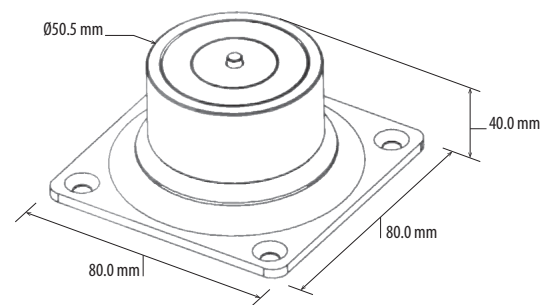

DESCRIPTION

HOM Series are wall/floor mounting door holder. The low power consuming design, makes it more environment friendly and more durable. Professional anti-residual magnetism design ensures highest security. It will release automatically the fire door when fire alarms. This fire rated door retaining magnet is suitable for use on both FD 30 and FD 60 applications, having met the standards of EN1634-1, EN 11-55, CE-EMC & FCC. With up to 50 kg. holding force, this stylish magnet has a hard wearing black powder coated finish.

MAIN FEATURES

- Suitable for all kinds of single and double smokeproof doors
- High temperature paint and environmental protection zinc for armature
- Meet EN 1155 about the product types, classification, test cycles, door mass, corrosion resistance, product performance requirements
- Meet EN 1634-1 as a European standard that defines procedures for assessing the fire resistance of doors and hardware assemblies
- Durable and Silence Operation
- Reliable Fail-Safe Mechanism

SPECIFICATIONS

- 500 N holding force
- Operating temperature range: 0 °C to 55 °C
- Operating Humidity: 0-95% (non-condensing)
- Supply voltage: 12 VDC / 24 VDC
- Current consumption: 140 mA @ 12 VDC and 70 mA @ 24 VDC

OPTIONS

- Manual door release button
- Wall/Floor Mounting Brackets
- Signal output (NO/NC/COM)
- 1200 N holding force

Vimberry Security Products markets high-quality security products via its worldwide offices and channel partners. Vimberry has offered high-quality systems for enterprise, small business, and residential applications. Our expansive product range features much more than access control solutions; we also offer applications software, Time & Attendance, and CCTV/alarm integration.

The information contained is subject to change without further notice

vimberry
TRUSTED SOLUTION

www.vimberry.com